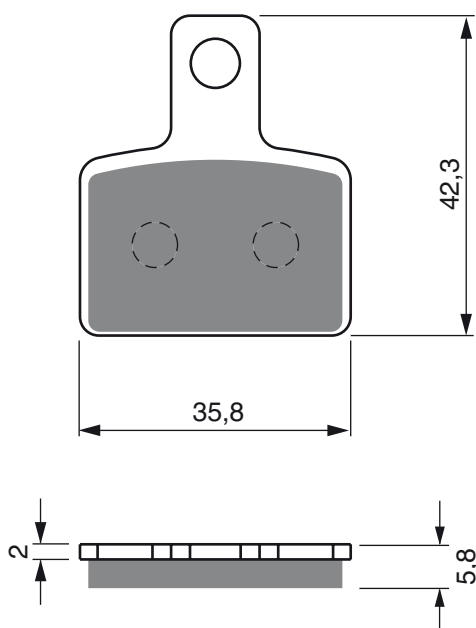

AD

S3  
RACING

S33  
RACING

K5

PART NUMBER

282

**BETA**

Evo 125,200,250,290 2T,4T