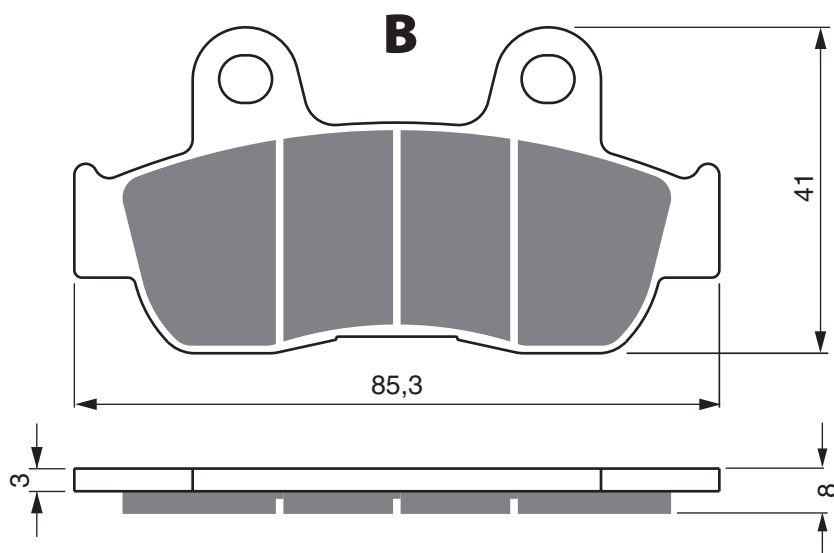

Disc Brake Pads **GOLDfren**

AD

S3
RACING

PART NUMBER

285

HONDA

CBF	150	07 - F
CBF	250 Twister	04 - F