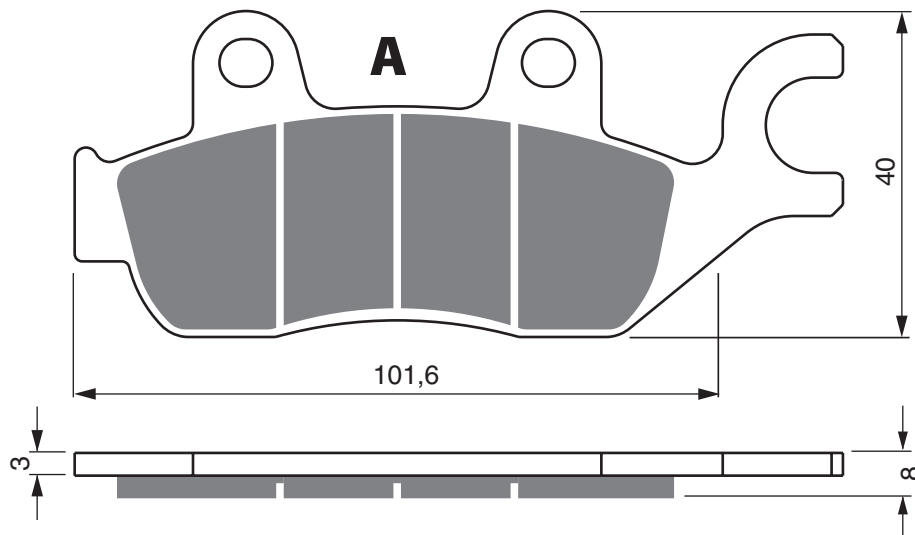

Disc Brake Pads **GOLDfren**

AD

S3
RACING

PART NUMBER

285

HONDA

CBF	150	07 - F
CBF	250 Twister	04 - F